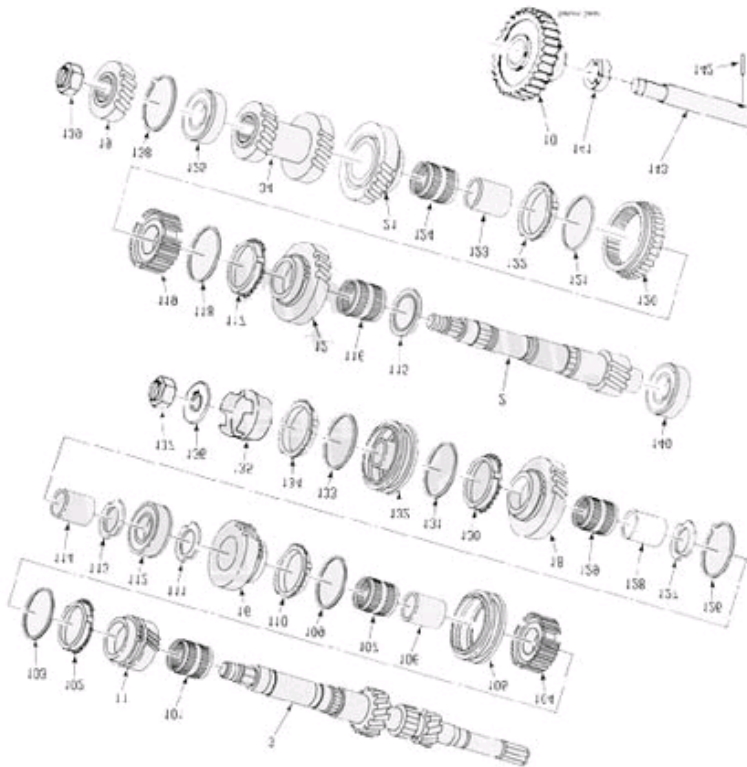

Filters

Exhausts

Wheels

ATV Drivetrain Parts

Information

Transmission	Description
SAT 1	Saturn 5 speed
SAT 2	Saturn 5 speed

[Call for Parts.](#)

Become a friend of  
[www.drivetrain.com](http://www.drivetrain.com).